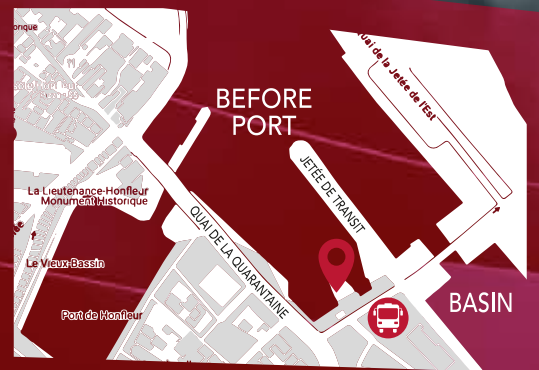

## BOAT "Ville d'Honfleur"

145 seats

36 upper deck seats

Wheelchair access (2 max)

Heated interior

Easy ticketing and boarding

Opposite the car park

/ Wedding / Birthday  
/ Seminar / Cocktails  
/ Concert / Boat party...