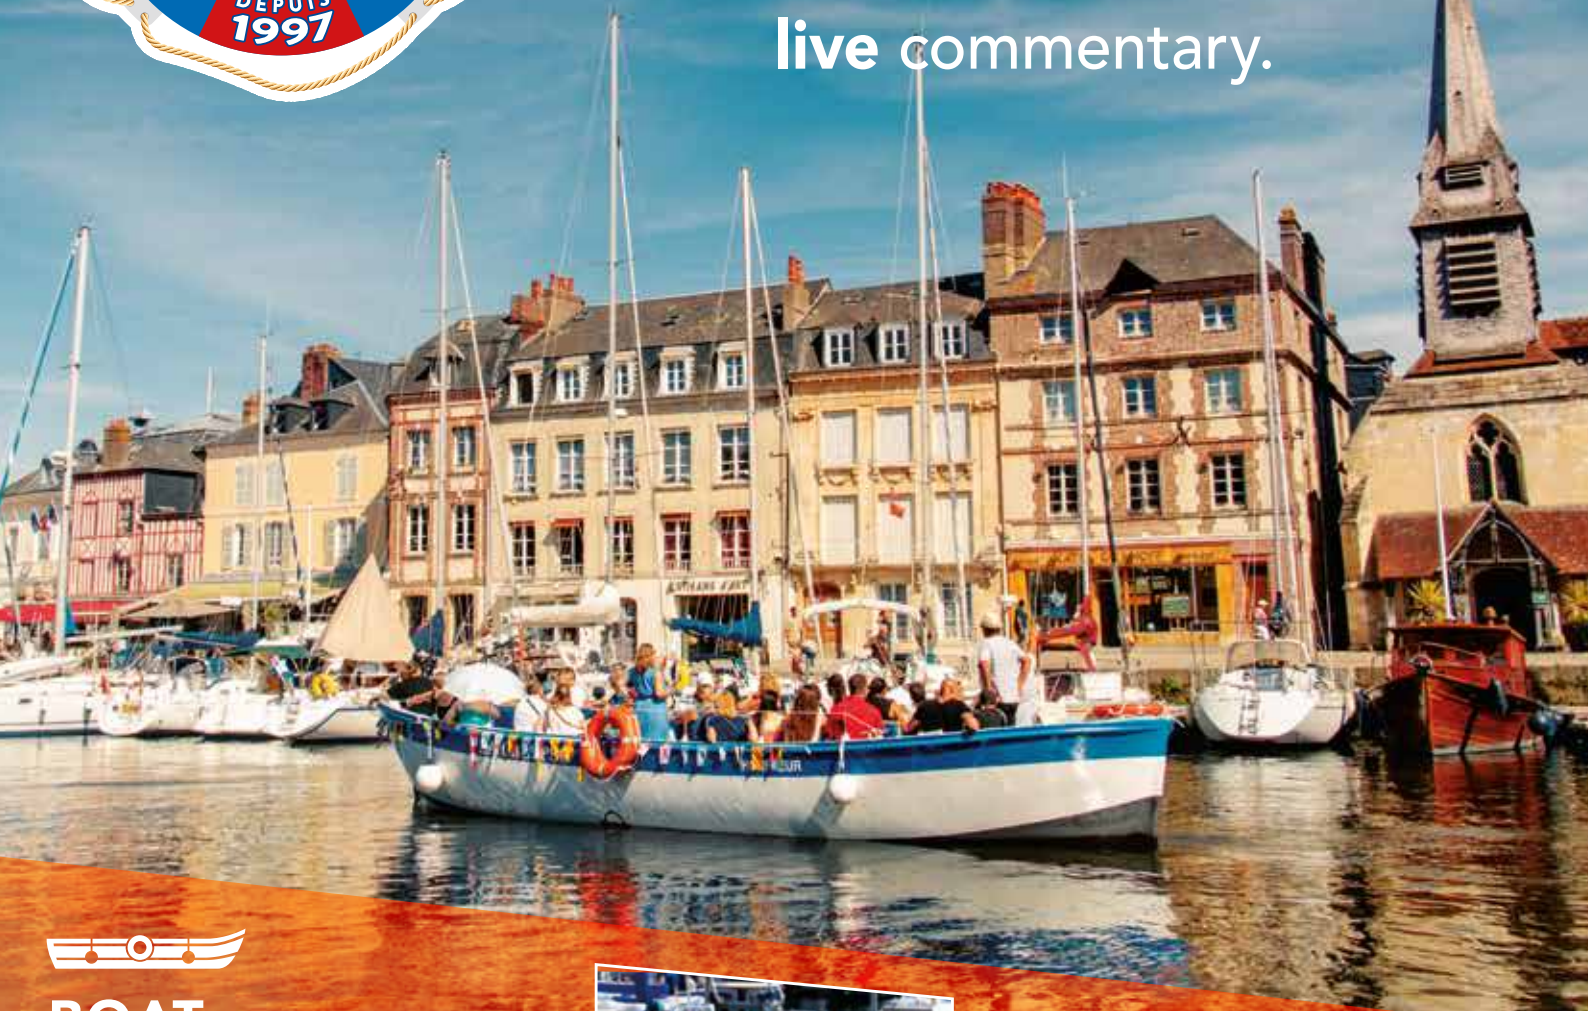

45 minute boat trips
to discover Honfleur like
you've never seen it with
live commentary.

BOAT "La Calypso"

64 seats

Possibility of privatization
for all events

DURING
45mn